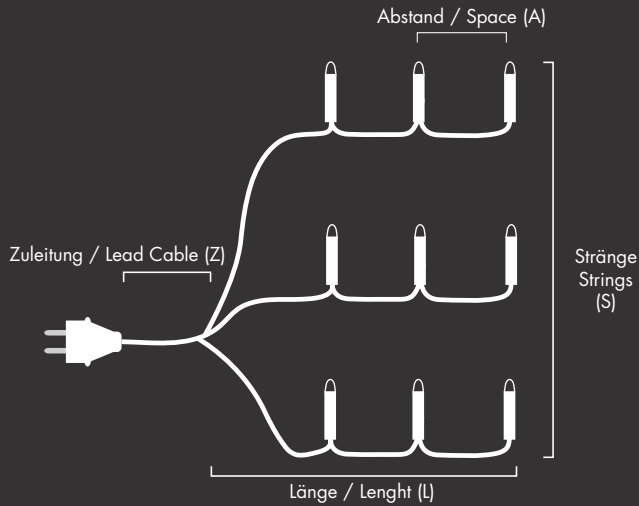

My favorite colour is
christmas lights