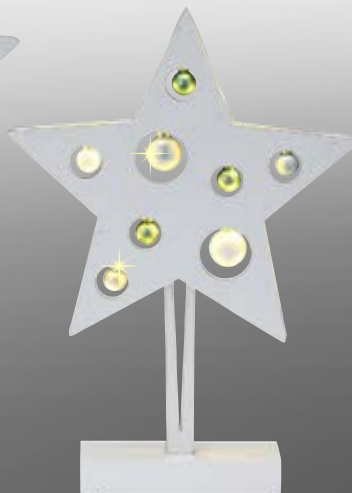

610 000 730
LED-Stern mit Glaskugeln, 38 cm
Holz, 2 x AA, VE 2 Stck
LED star with glass balls, 38 cm
wood, 2 x AA, unit 2 pcs.

610 000 590
LED-Leuchte stehend, schwarz, 15 cm
Metall, 3 x AAA, VE 4 Stck
LED lamp standing, black, 15 cm
metal, 3 x AAA, unit 4 pcs.