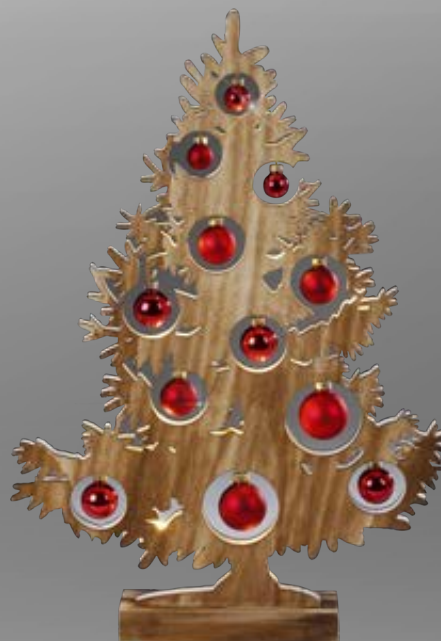

610000659
LED-Baum mit Glaskugeln, 50 cm
Holz, 2 x AAA, VE 2 Stck
LED tree with glass balls, 50 cm
wood, 2 x AAA, unit 2 pcs.